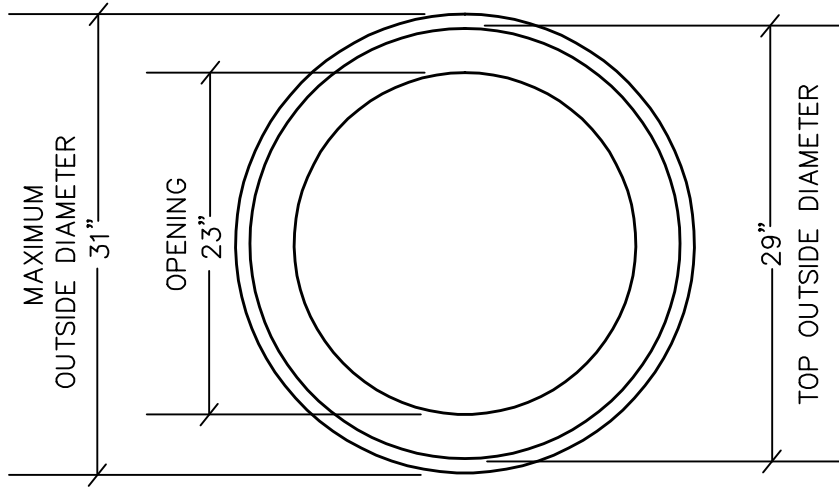

BOMBAY PLANTER  
MODEL NUMBER 1B-3132

TOP VIEW

SIDE VIEW