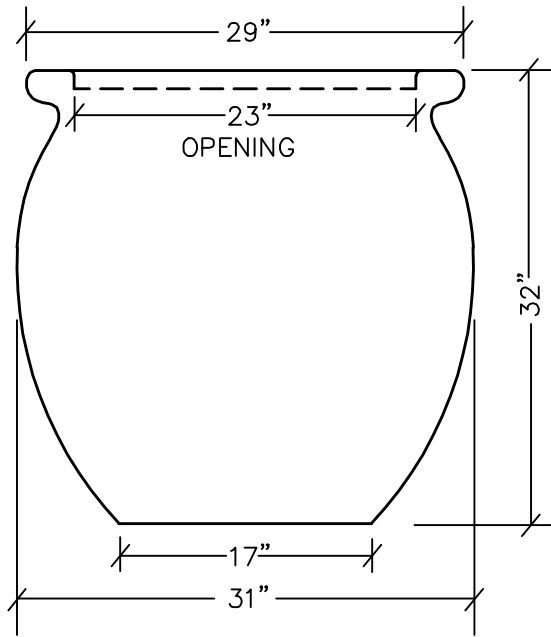

BOMBAY PLANTER  
MODEL NUMBER 1B-3132

TOP VIEW

SIDE VIEW